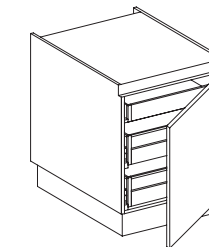

Ref. GOB76.81P2C1FINT..

30, 35, 40, 45, 50, 60cm.

- Bajo 1 puerta
- 1 cajón interior
- 2 caceroleros interiores