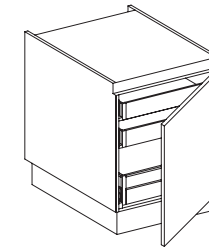

Ref. GOB76.81P1C2FINT..

30, 35, 40, 45, 50, 60cm.

- Bajo 1 puerta
- 2 cajones interiores
- 1 cacerolero interior