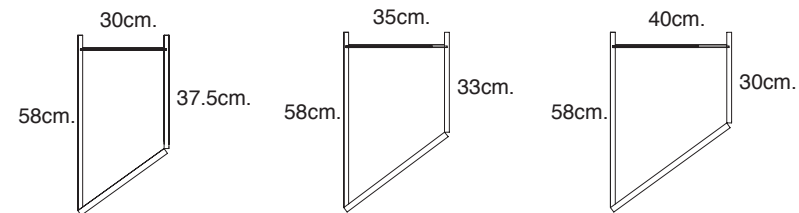

- 1 cacerolero 51.2cm.
- 1 cajón interior.
- 1 cacerolero 25.6cm.

Ref. BC76.82C...

30, 35, 40, 45, 50, 60, 70, 80, 90, 100, 120cm.

- 1 cacerolero 51.2cm.
- 1 cacerolero 25.6cm.

Ref. BC76.82CG1FINT...

30, 35, 40, 45, 50, 60, 70, 80, 90, 100, 120cm.

- 2 caceroleros 38.4cm.
- 1 cajón interior.

Ref. BC76.82CG...

30, 35, 40, 45, 50, 60, 70, 80, 90, 100, 120cm.

- 2 caceroleros 38.4cm.

Ref. BT76.81P...

30, 35, 40cm.

- 1 puerta 76.8cm.
- Bisagras 37°
- 2 estantes regulables en altura.